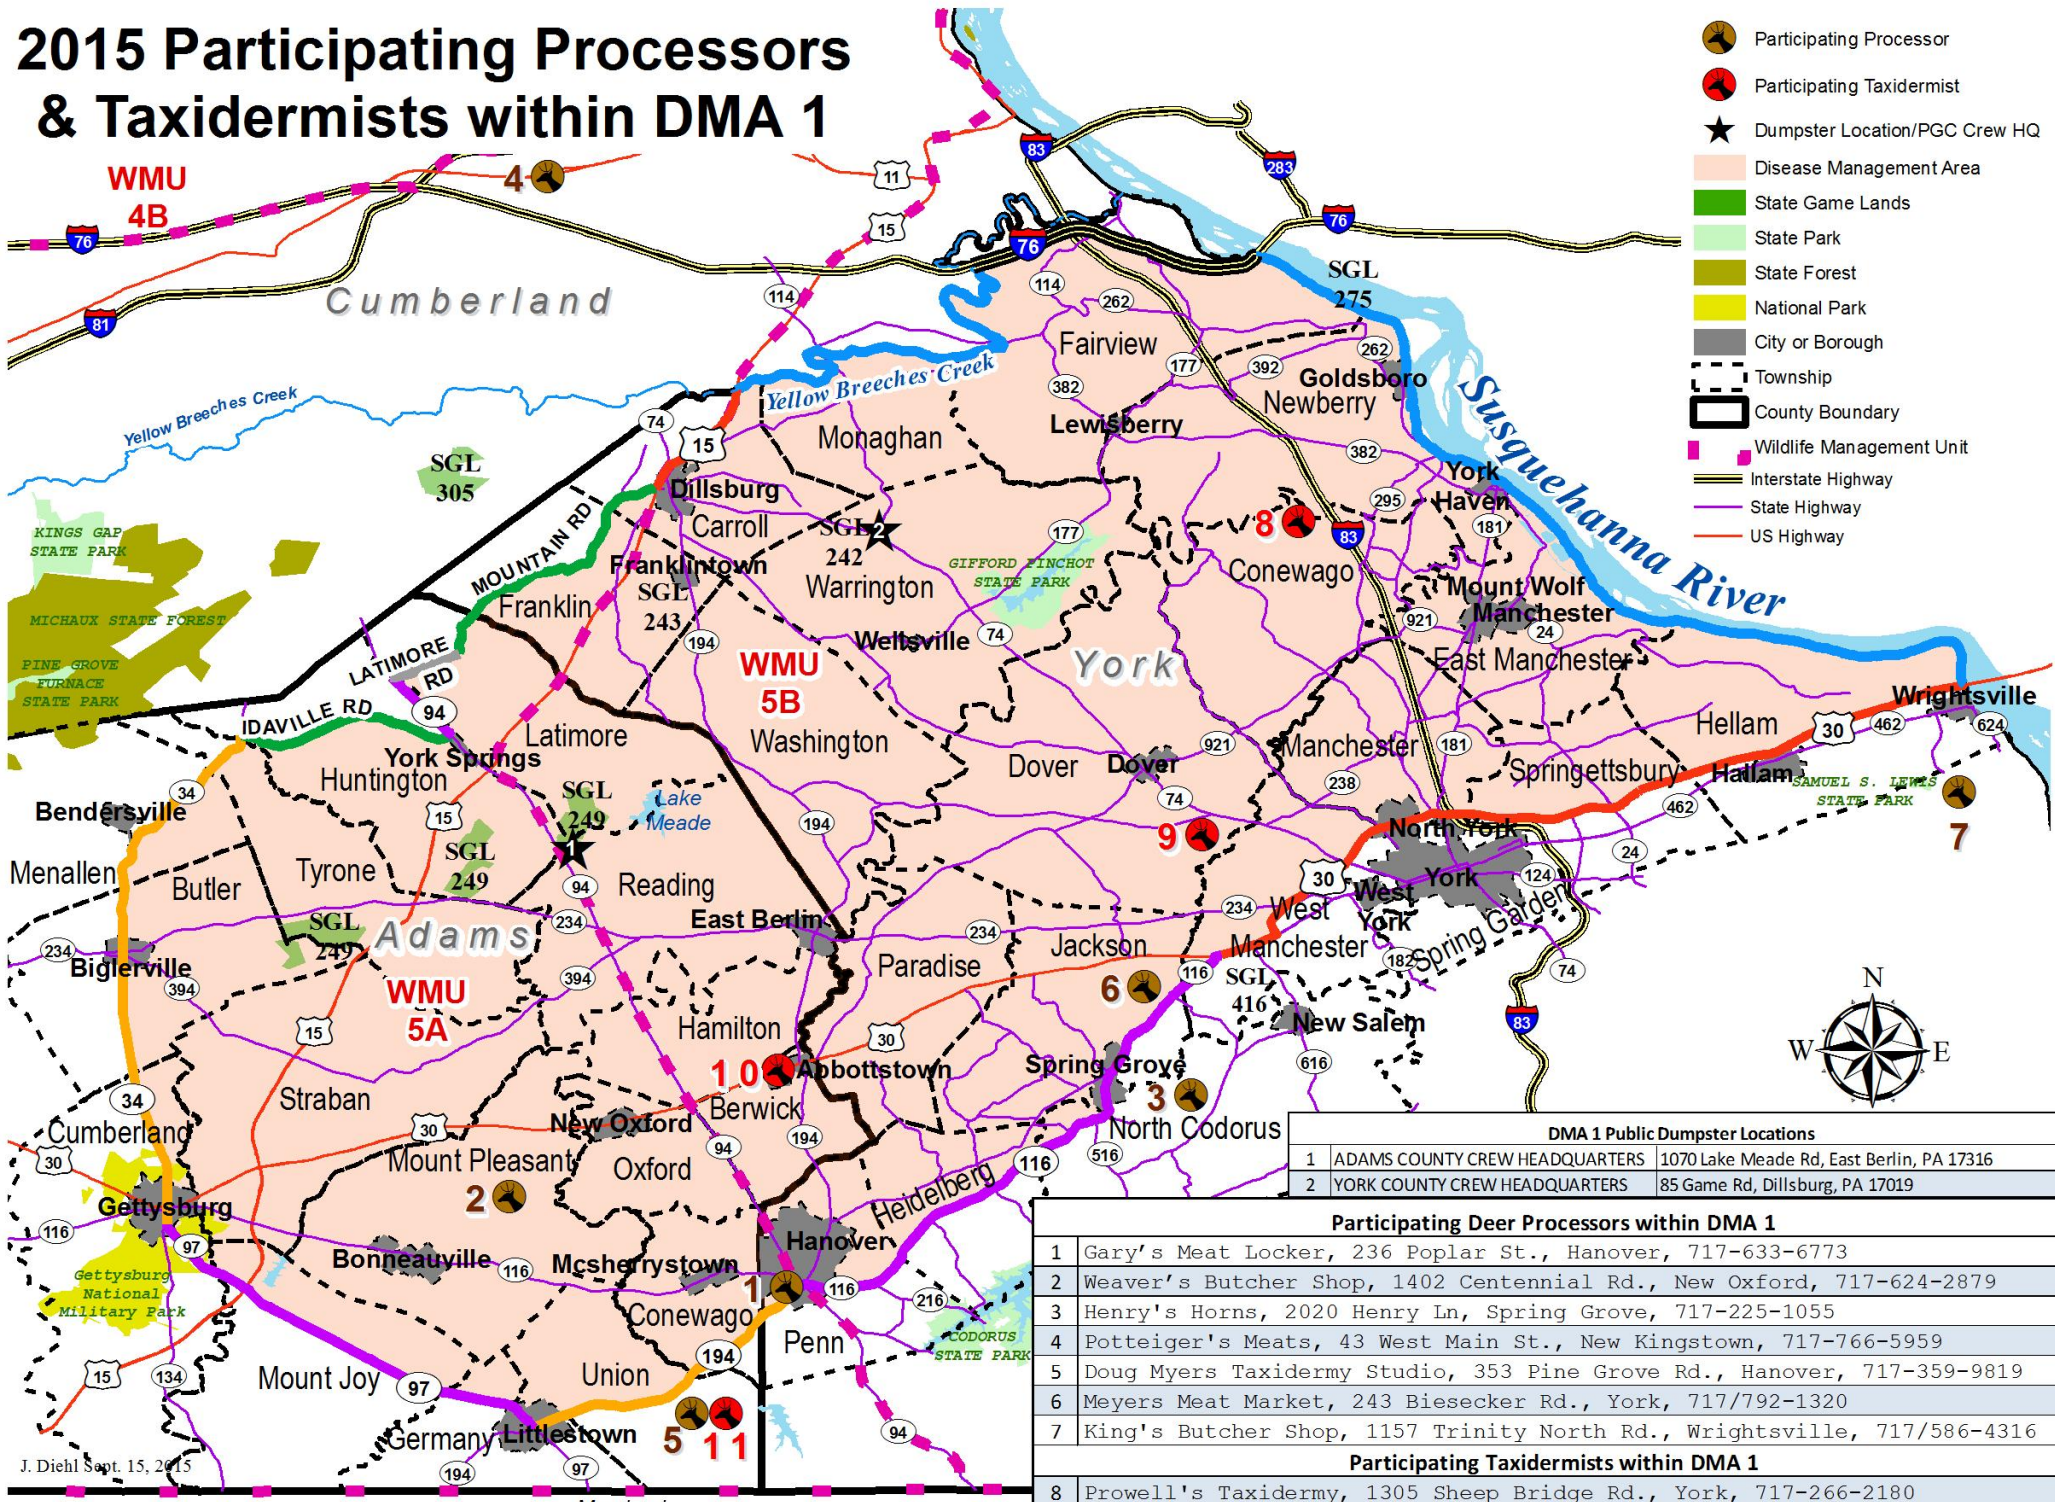

# 2015 Participating Processors & Taxidermists within DMA 1

DMA 1 Public Dumpster Locations	
1	ADAMS COUNTY CREW HEADQUARTERS 1070 Lake Meade Rd, East Berlin, PA 17316
2	YORK COUNTY CREW HEADQUARTERS 85 Game Rd, Dillsburg, PA 17019

Participating Deer Processors within DMA 1	
1	Gary's Meat Locker, 236 Poplar St., Hanover, 717-633-6773
2	Weaver's Butcher Shop, 1402 Centennial Rd., New Oxford, 717-624-2879
3	Henry's Horns, 2020 Henry Ln, Spring Grove, 717-225-1055
4	Potteiger's Meats, 43 West Main St., New Kingstown, 717-766-5959
5	Doug Myers Taxidermy Studio, 353 Pine Grove Rd., Hanover, 717-359-9819
6	Meyers Meat Market, 243 Biesecker Rd., York, 717/792-1320
7	King's Butcher Shop, 1157 Trinity North Rd., Wrightsville, 717/586-4316
Participating Taxidermists within DMA 1	
8	Prowell's Taxidermy, 1305 Sheep Bridge Rd., York, 717-266-2180
9	Terry's Taxidermy, 2770 Oakland Rd., Dover, 717-764-3185
10	Jerry's Taxidermy, 464 West King St., Abbottstown, 717-259-7943
11	Doug Myers Taxidermy Studio, 353 Pine Grove Rd., Hanover, 717-359-9818